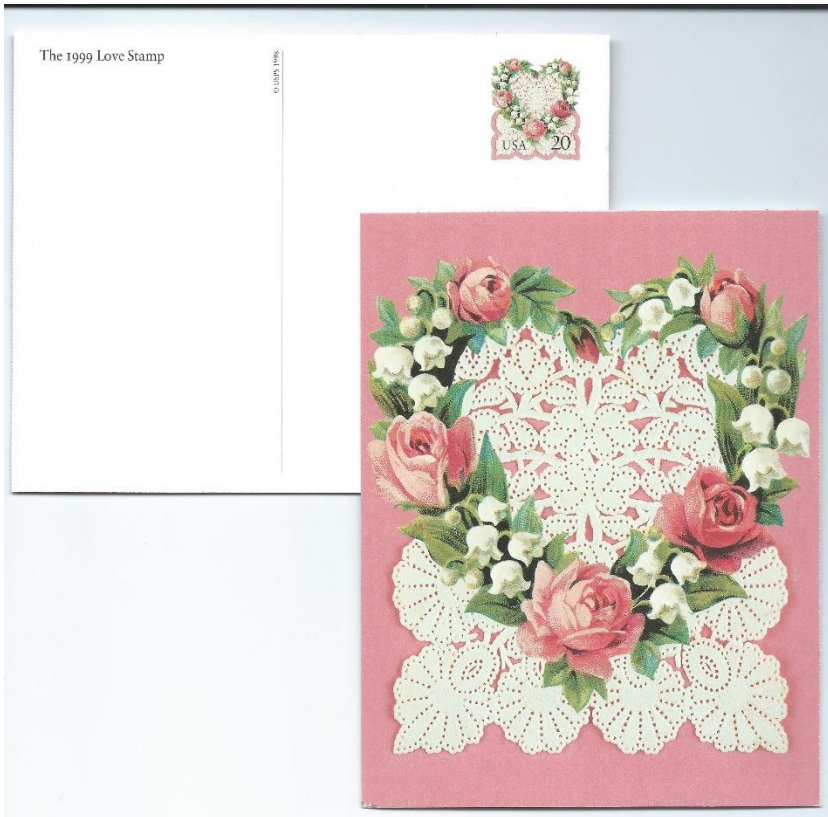

February is Valentine's Day Month

Postal stationery from 1999. Postcard issued by Post Office had pre-printed indicia of 20¢. In 2018 the postcard rate is 35¢ so an additional 15¢ of postage must be added to mail this postcard.

What do you think? Thoughtful comments are welcomed and will be published, so please feel free to write! (150 words or less, please.) Mail it to Robert W. Martin, P.O. Box 1809, Kihei, Hawaii 96753-1809. It should be written as if the reader knows nothing about your topic, so beginners can understand it.

Visit our website at www.stampcollectingclubsforkids.org or www.yummystampcollecting.org for a full color version of this issue.

Stamp Collecting Clubs for Kids is a 501 (c) (3) organization. Donations are needed and are greatly appreciated and if $10 or more are provided written receipts. You also can donate via PayPal on our website.

© 2018, Robert W. Martin

Issue 38